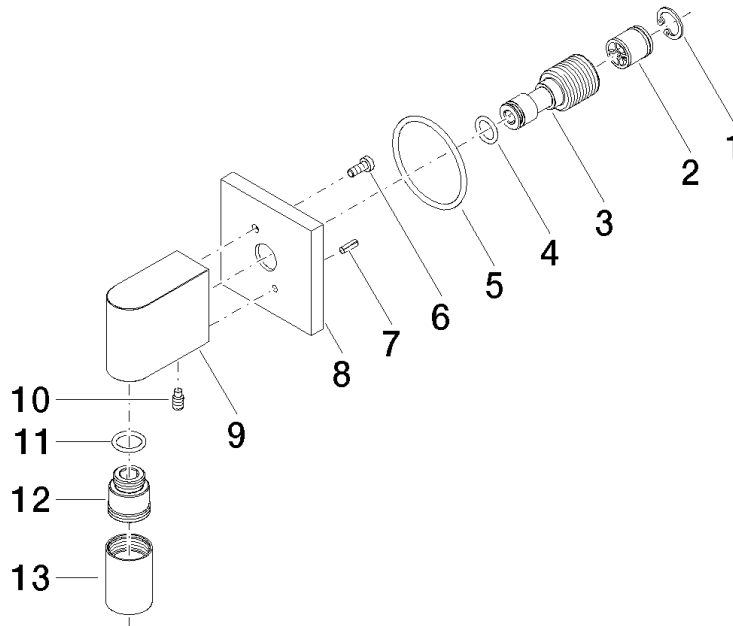

28 450 980

- 3/8" shower outlet
- rosette 60 x 60 mm
- 1/2" connection

Intrinsic protection against back flow.

Fits: IMO, MEM, CL.1, CYO

	Durabronz (23kt Gold)	28 450 980-09
	Chrome	28 450 980-00
	Brushed Platinum	28 450 980-06
	Platinum	28 450 980-08
	Dark Chrome	28 450 980-19
	Brushed Light Gold	28 450 980-27
	Brushed Durabronz (23kt Gold)	28 450 980-28
	Matte Black	28 450 980-33
	Brushed Champagne (22kt Gold)	28 450 980-46
	Champagne (22kt Gold)	28 450 980-47
	Brushed Chrome	28 450 980-93
	Brushed Dark Platinum	28 450 980-99

28 450 980

mm [inches]

Flow rate chart

Certificates

Belgaqua_22_280_2 WRAS_2310091. WRAS_1807022.
7_7.

28 450 980

Parts for other finishes can be found here: [Chrome](#)

Spare parts list

No.	Item Number	Name	Quantity used	Delivery time
1	09 16 01 014 90	ring	1	2
2	90 23 01 141 00 90	back-flow preventer	1	2
3	09 24 03 116 20 90	nipple	1	2
4	09 14 10 008 90	seal	1	2
5	09 14 10 142 90	seal	1	2
6	09 30 30 054 90	screw	1	2
7	09 31 11 026 90	pin	1	2
8	09 27 82 006-09	rosette	1	40
9	09 11 03 046-09	connection	1	40
10	09 31 11 005 90	pin	1	2
11	90 14 10 077 00 90	seal	1	2
12	09 24 03 107 20 90	nipple	1	2
13	90 21 02 069 00-09	cover	1	40