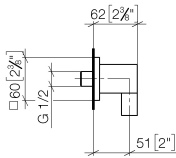

28 450 980

- 3/8" shower outlet
- rosette 60 x 60 mm
- 1/2" connection

Intrinsic protection against back flow.

Fits: IMO, MEM, CL.1, CYO

	Durabronz (23kt Gold)	28 450 980-09
	Chrome	28 450 980-00
	Brushed Platinum	28 450 980-06
	Platinum	28 450 980-08
	Dark Chrome	28 450 980-19
	Brushed Light Gold	28 450 980-27
	Brushed Durabronz (23kt Gold)	28 450 980-28
	Matte Black	28 450 980-33
	Brushed Champagne (22kt Gold)	28 450 980-46
	Champagne (22kt Gold)	28 450 980-47
	Brushed Chrome	28 450 980-93
	Brushed Dark Platinum	28 450 980-99

28 450 980

mm [inches]

Flow rate chart

Certificates

Belgaqua_22_280_2 WRAS_2310091. WRAS_1807022.
7_7.

28 450 980

Parts for other finishes can be found here: [Chrome](#)

Spare parts list

No.	Item Number	Name	Quantity used	Delivery time
1	09 16 01 014 90	ring	1	2
2	90 23 01 141 00 90	back-flow preventer	1	2
3	09 24 03 116 20 90	nipple	1	2
4	09 14 10 008 90	seal	1	2
5	09 14 10 142 90	seal	1	2
6	09 30 30 054 90	screw	1	2
7	09 31 11 026 90	pin	1	2
8	09 27 82 006-09	rosette	1	40
9	09 11 03 046-09	connection	1	40
10	09 31 11 005 90	pin	1	2
11	90 14 10 077 00 90	seal	1	2
12	09 24 03 107 20 90	nipple	1	2
13	90 21 02 069 00-09	cover	1	40